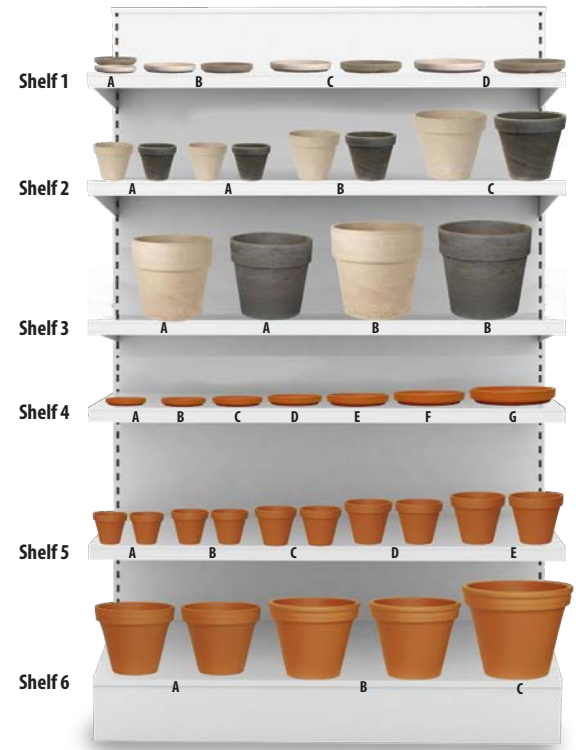

SA-DB/GT-XX
Saucer
Dark Basalt & Granite
Marbled Clays

Item	Description	Planogram Location	Planogram Pack	Dia / Length	Height	Each Price	Extended Price
SA-GT-04 / SA-DB-04	Saucer to fit 4" Pot - Granite & Basalt	Shelf 1 - A	96 (48/color)	3.5	0.5	$0.65	$62.40
SA-GT-06 / SA-DB-06	Saucer to fit 6" Pot - Granite & Basalt	Shelf 1 - B	72 (36/color)	5.25	0.75	$1.05	$75.60
SA-GT-08 / NSA-DB-08	Saucer to fit 8" Pot - Granite & Basalt	Shelf 1 - C	48 (24/color)	6.75	1	$1.95	$93.60
SA-GT-10 / SA-DB-10	Saucer to fit 10" Pot - Granite & Basalt	Shelf 1 - D	24 (12/color)	9	1.5	$3.75	$90.00
S-GT-4	4" Standard Pot - Granite Clay	Shelf 2 - A	48	4.5	3.75	$1.15	$55.20
S-DB-4	4" Standard Pot - Basalt Clay	Shelf 2 - A	48	4.5	3.75	$0.85	$40.80
S-GT-6	6" Standard Pot - Granite Clay	Shelf 2 - B	24	6	5.25	$2.35	$56.40
S-DB-6	6" Standard Pot - Basalt Clay	Shelf 2 - B	24	6	5.25	$1.70	$40.80
S-GT-8	8" Standard Pot - Granite Clay	Shelf 2 - C	12	7.75	6.75	$4.85	$58.20
S-DB-8	8" Standard Pot - Basalt Clay	Shelf 2 - C	12	8	6.75	$3.40	$40.80
CMS-GT-9 / CMS-DB-9	9.5" Calima Pot - Granite & Basalt	Shelf 3 - A	12 (6/color)	9.5	8.75	$9.05	$108.60
CMS-GT-11 / CMS-DB-11	11" Calima Pot - Granite & Basalt	Shelf 3 - B	8 (4/color)	11	9.5	$15.70	$125.60
NSA-03	Saucer to fit 3" & Smaller Pots	Shelf 4 - A	36	3	0.5	$0.55	$19.80
NSA-04	Saucer to fit 4" Pots	Shelf 4 - B	48	3.25	0.5	$0.60	$28.80
NSA-05	Saucer to fit 5" Pots	Shelf 4 - C	48	4.25	0.75	$0.80	$38.40
NSA-06	Saucer to fit 6" Pots	Shelf 4 - D	36	5.25	0.75	$0.95	$34.20
NSA-08	Saucer to fit 8" Pots	Shelf 4 - E	24	6.25	0.75	$1.65	$39.60
NSA-10	Saucer to fit 10" Pots	Shelf 4 - F	12	8.75	1.25	$3.20	$38.40
NSA-12	Saucer to fit 12" Pots	Shelf 4 - G	8	10.25	1.5	$5.50	$44.00
S-2	2.75" Red Clay Standard Pot	Shelf 5 - A	45	2.75	2.25	$0.40	$18.00
S-3	3.5" Red Clay Standard Pot	Shelf 5 - B	72	3.5	3	$0.60	$43.20
S-4	4" Red Clay Standard Pot	Shelf 5 - C	48	4	3.5	$0.75	$36.00
S-5	5.25" Red Clay Standard Pot	Shelf 5 - D	24	5.25	4.5	$1.15	$27.60
S-6	6" Red Clay Standard Pot	Shelf 5 - E	24	6	5.25	$1.60	$38.40
S-8	7.75" Red Clay Standard Pot	Shelf 6 - A	24	7.75	6.75	$3.20	$76.80
S-10	10.25" Red Clay Standard Pot	Shelf 6 - B	8	10.25	8.75	$7.30	$58.40
S-12	12.25" Red Clay Standard Pot	Shelf 6 - C	4	12.25	9.75	$11.85	$47.40
POG-STD-05	Standard Pot Essentials - Planogram	~	889 pieces	~	~	~	$1,437.00