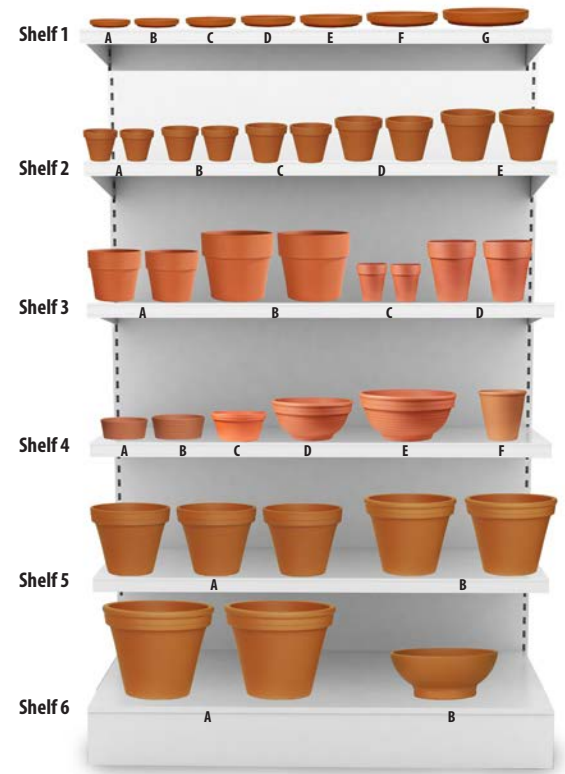

Item	Description	Planogram Location	Planogram Pack	Dia / Length	Height	Each Price	Extended Price
NSA-03	Saucer to fit 3” & Smaller Pots	Shelf 1 - A	36	3	0.5	$0.55	$19.80
NSA-04	Saucer to fit 4” Pots	Shelf 1 - B	48	3.25	0.5	$0.60	$28.80
NSA-05	Saucer to fit 5” Pots	Shelf 1 - C	48	4.25	0.75	$0.80	$38.40
NSA-06	Saucer to fit 6” Pots	Shelf 1 - D	36	5.25	0.75	$0.95	$34.20
NSA-08	Saucer to fit 8” Pots	Shelf 1 - E	24	6.25	0.75	$1.65	$39.60
NSA-10	Saucer to fit 10” Pots	Shelf 1 - F	12	8.75	1.25	$3.20	$38.40
NSA-12	Saucer to fit 12” Pots	Shelf 1 - G	8	10.25	1.5	$5.50	$44.00
S-2	2.75” Red Clay Standard Pot	Shelf 2 - A	45	2.75	2.25	$0.40	$18.00
S-3	3.5” Red Clay Standard Pot	Shelf 2 - B	72	3.5	3	$0.60	$43.20
S-4	4” Red Clay Standard Pot	Shelf 2 - C	48	4	3.5	$0.75	$36.00
S-5	5.25” Red Clay Standard Pot	Shelf 2 - D	24	5.25	4.5	$1.15	$27.60
S-6	6” Red Clay Standard Pot	Shelf 2 - E	24	6	5.25	$1.60	$38.40
CMS-6	6” Calima Modern Pot	Shelf 3 - A	12	6	5	$2.90	$34.80
CMS-8	8.25” Calima Modern Pot	Shelf 3 - B	12	8.25	7.75	$6.15	$73.80
RP-025	2.75” XL Tall Rose Pot	Shelf 3 - C	45	2.75	3.75	$0.45	$20.25
RP-6	6.5” XL Tall Rose Pot	Shelf 3 - D	12	6.5	7.5	$3.65	$43.80
SICB-TC-5	5” Red Clay Sirius Cactus Bowl	Shelf 4 - A	12	5	2.25	$1.10	$13.20
SICB-TC-7	7” Red Clay Sirius Cactus Bowl	Shelf 4 - B	8	7	2.75	$2.85	$22.80
BC-6	6.25” Cactus Pan	Shelf 4 - C	24	6.25	3.5	$1.55	$37.20
PLBL-9	9.5” Red Clay Planter Bowl	Shelf 4 - D	8	9.5	4.25	$4.20	$33.60
PLBL-10	10.75” Red Clay Planter Bowl	Shelf 4 - E	6	10.75	5.25	$6.50	$39.00
RCSN-5	5.25” Rose Cone Pot	Shelf 4 - F	16	5.25	5.5	$1.80	$28.80
S-8	7.75” Red Clay Standard Pot	Shelf 5 - A	24	7.75	6.75	$3.20	$76.80
S-10	10.25” Red Clay Standard Pot	Shelf 5 - B	8	10.25	8.75	$7.30	$58.40
S-12	12.25” Red Clay Standard Pot	Shelf 6 - A	4	12.25	9.75	$11.85	$47.40
LB-12	12.25” Red Clay Low Bowl	Shelf 6 - B	4	12.25	5.5	$11.15	$44.60
POG-RC-01	Red Clay Planogram Pack	~	620 Pieces	~	~	~	$980.85