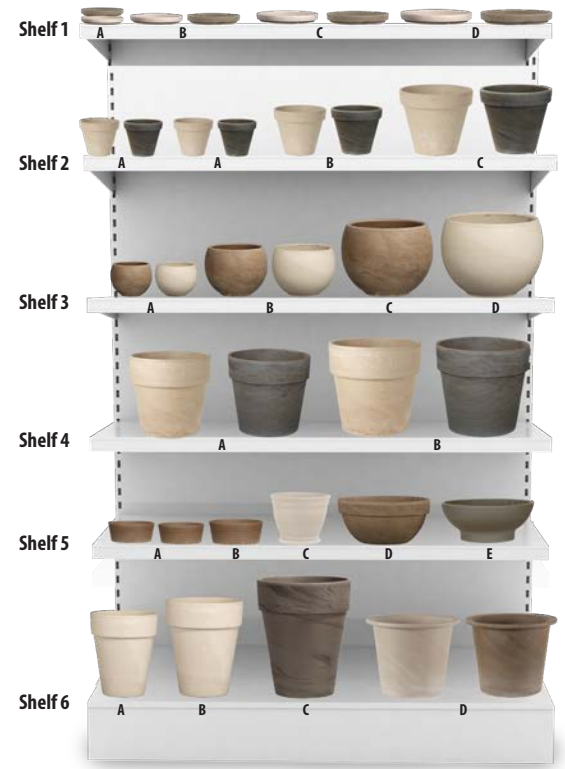

Item	Description	Planogram Location	Planogram Pack	Dia / Length	Height	Each Price	Extended Price
SA-GT-04 / SA-DB-04	Saucer to fit 4" Pot - Granite & Basalt	Shelf 1 - A	96 (48/color)	3.5	0.5	$0.65	$62.40
SA-GT-06 / SA-DB-06	Saucer to fit 6" Pot - Granite & Basalt	Shelf 1 - B	72 (36/color)	5.25	0.75	$1.05	$75.60
SA-GT-08 / NSA-DB-08	Saucer to fit 8" Pot - Granite & Basalt	Shelf 1 - C	48 (24/color)	6.75	1	$1.95	$93.60
SA-GT-10 / SA-DB-10	Saucer to fit 10" Pot - Granite & Basalt	Shelf 1 - D	24 (12/color)	9	1.5	$3.75	$90.00
S-GT-4	4" Standard Pot - Granite Clay	Shelf 2 - A	48	4.5	3.75	$1.15	$55.20
S-DB-4	4" Standard Pot - Basalt Clay	Shelf 2 - A	48	4.5	3.75	$0.85	$40.80
S-GT-6	6" Standard Pot - Granite Clay	Shelf 2 - B	24	6	5.25	$2.35	$56.40
S-DB-6	6" Standard Pot - Basalt Clay	Shelf 2 - B	24	6	5.25	$1.70	$40.80
S-GT-8	8" Standard Pot - Granite Clay	Shelf 2 - C	12	7.75	6.75	$4.85	$58.20
S-DB-8	8" Standard Pot - Basalt Clay	Shelf 2 - C	12	8	6.75	$3.40	$40.80
LUSP-GT-4 / LUSP-DB-4	4.75" Luna Sphere Pot - Granite & Basalt	Shelf 3 - A	18 (9/color)	4.75	3.5	$2.95	$53.10
LUSP-GT-6	6.5" Luna Sphere Pot - Granite Clay	Shelf 3 - B	8	6.5	4.75	$7.00	$56.00
LUSP-DB-6	6.5" Luna Sphere Pot - Basalt Clay	Shelf 3 - B	10	6.5	4.75	$7.00	$70.00
LUSP-DB-9	9" Luna Sphere Pot - Basalt Clay	Shelf 3 - C	4	9	6.75	$16.50	$66.00
LUSP-GT-10	10.25" Luna Sphere Pot - Granite Clay	Shelf 3 - D	4	10.25	7.5	$20.60	$82.40
CMS-GT-9 / CMS-DB-9	9.5" Calima Pot - Granite & Basalt	Shelf 4 - A	12 (6/color)	9.5	8.75	$9.05	$108.60
CMS-GT-11 / CMS-DB-11	11" Calima Pot - Granite & Basalt	Shelf 4 - B	8 (4/color)	11	9.5	$15.70	$125.60
SICB-DB-5	5" Sirius Cactus Bowl - Umbra Clay	Shelf 5 - A	24	5	2.25	$1.25	$30.00
SICB-DB-7	7" Sirius Cactus Bowl - Umbra Clay	Shelf 5 - B	8	7	2.75	$3.20	$25.60
PARI-GT-7	7.75" Parisian Pot - Granite Clay	Shelf 5 - C	8	7.75	6	$8.60	$68.80
LEV-DB-10	10.25" Levy Bowl - Basalt Clay	Shelf 5 - D	8	10.25	5	$6.70	$53.60
LB-DU-10	10.5" Low Bowl - Umbra Clay	Shelf 5 - E	6	10.5	5	$7.60	$45.60
RPXL-GT-8	8.25" XL Rose Pot - Granite Clay	Shelf 6 - A	8	8.25	10.25	$9.05	$72.40
RPXL-GT-10	10" XL Rose Pot - Granite Clay	Shelf 6 - B	8	10	12.25	$13.80	$110.40
RPXL-DB-12	12" XL Rose Pot - Basalt Clay	Shelf 6 - C	4	12	14.25	$17.75	$71.00
THP-GT-9 / THP-DB-9	9.75" Top Hat Pot - Granite & Basalt	Shelf 6 - D	8 (4/color)	9.75	7.75	$10.95	$87.60
POG-GB-02	Granite & Basalt Clay Planogram	~	554 pieces	~	~	~	$1,740.50