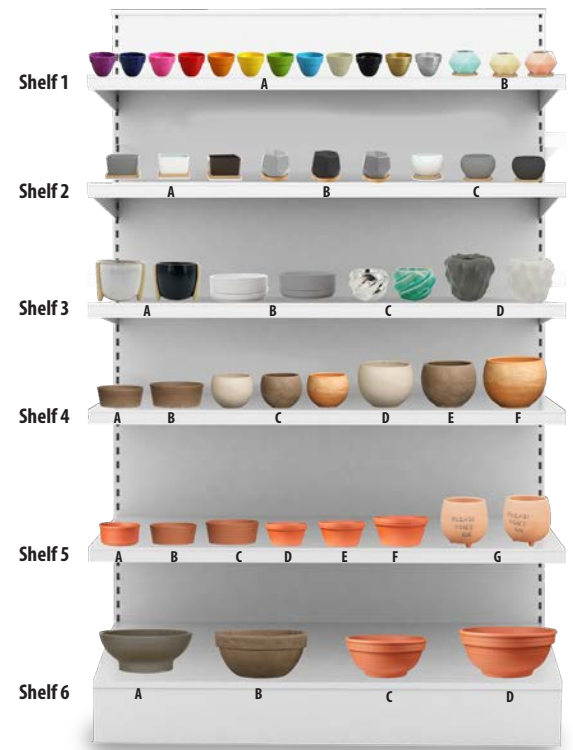

CMS-DB/GT-XX
Calima Standard Pot
Dark Basalt & Granite
Marbled Clays

Item	Description	Planogram Location	Planogram Pack	Dia / Length	Height	Each Price	Extended Price
LEVA-2-XX	2.75" Levante Pot - Assorted Colors	Shelf 1 - A	96	2.75	2.25	$1.40	$134.40
MHGEMS-3-ASST	3.5" Mini Hexagon Gem Pot w/ Saucer	Shelf 1 - B	24	3.5	2.75	$5.70	$136.80
SSUCS-3-ASST	3.5" Mini Square Succulent Pot w/ Saucer	Shelf 2 - A	24	3.5	2	$5.70	$136.80
MPGEMS-3-ASST	3.5" Mini Pentagon Gem Pot w/ Saucer	Shelf 2 - B	24	3.5	2.5	$5.70	$136.80
MBUBS-3-ASST	3.5" Mini Bubble Pot w/ Saucer	Shelf 2 - C	24	3.5	2.5	$5.70	$136.80
FBUT-5-ASST	Flying Buttress Bowl - Case/24	Shelf 3 - A	24	5	3.75	$6.25	$150.00
SUCS-7-ASST	7" Succulent Pot w/ Saucer	Shelf 3 - B	6	7.5	2.75	$20.15	$120.90
SSERV-4-ASST	4.75" Soft Serve Pot	Shelf 3 - C	12	4.75	3.25	$5.25	$63.00
PPP-5-ASST	5.5" Prickly Pear Pot	Shelf 3 - D	12	5.5	4.5	$7.50	$90.00
SICB-DB-5	5" Sirius Cactus Bowl - Umbra Clay	Shelf 4 - A	24	5	2.25	$1.25	$30.00
SICB-DB-7	7" Sirius Cactus Bowl - Umbra Clay	Shelf 4 - B	8	7	2.75	$3.20	$25.60
LUSP-GT-4 / LUSP-DB-4 / LUSP-LM-4	4.75" Luna Sphere Pot - Granite, Basalt, & Light Marble	Shelf 4 - C	27	4.75	3.5	$2.95	$79.65
LUSP-GT-6	6.5" Luna Sphere Pot - Granite Clay	Shelf 4 - D	8	6.5	4.75	$7.00	$56.00
LUSP-DB-6	6.5" Luna Sphere Pot - Basalt Clay	Shelf 4 - E	10	6.5	4.75	$7.00	$70.00
LUSP-LM-7	7.75" Luna Sphere Pot - Light Marble	Shelf 4 - F	4	7.75	6	$10.30	$41.20
RRPB-TC-4	4.25" Rolled Rim Planter Bowl - Red Clay	Shelf 5 - A	30	4.25	2	$0.85	$25.50
SICB-TC-5	5" Red Clay Sirius Cactus Bowl	Shelf 5 - B	12	5	2.25	$1.10	$13.20
SICB-TC-7	7" Red Clay Sirius Cactus Bowl	Shelf 5 - C	8	7	2.75	$2.85	$22.80
BC-4	4.5" Bonsai / Cactus Pot	Shelf 5 - D	40	4.5	2.5	$0.70	$28.00
BC-5	5.25" Bonsai / Cactus Pot	Shelf 5 - E	36	5.25	3	$1.00	$36.00
BC-6	6.25" Bonsai / Cactus Pot	Shelf 5 - F	24	6.25	3.5	$1.55	$37.20
PDDP-C8	Please Don't Die Pot - case/8	Shelf 5 - G	8	5.5	5.5	$7.25	$58.00
LB-DU-10	10.5" Low Bowl - Umbra Clay	Shelf 6 - A	6	10.5	5	$7.60	$45.60
LEVB-DB-10	10.25" Levy Bowl - Basalt Clay	Shelf 6 - B	8	10.25	5	$6.70	$53.60
PLBL-9	9.5" Red Clay Planter Bowl	Shelf 6 - C	8	9.5	4.25	$4.20	$33.60
PLBL-10	10.75" Red Clay Planter Bowl	Shelf 6 - D	6	10.75	5.25	$6.50	$39.00
POG-SUC-03	Succulent Pot Planogram	~	513 Pieces	~	~	~	$1,800.45